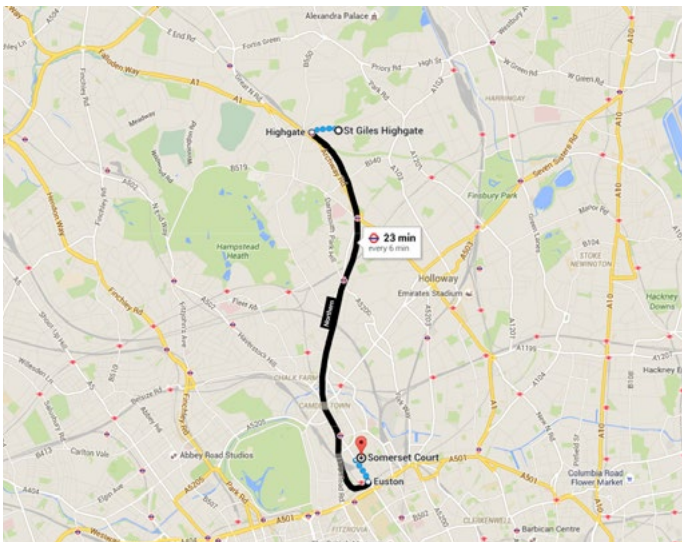

ADDRESS Somerset Court
Aldenham Street, Euston,
London NW1 1AS

TRAVEL TIME 20-25 minutes by underground to
St Giles London Highgate

ARRIVAL after 15.00pm, Sunday

DEPARTURE before 10.00am, Sunday

EMERGENCY NUMBER +44 (0)7796552488