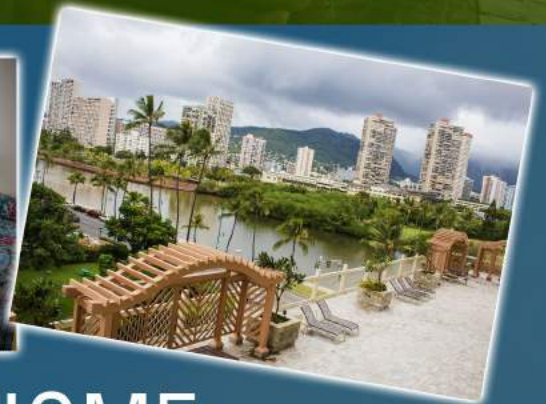

ISLAND COLONY

— STUDENT RESIDENCE —

WELCOME TO YOUR NEW HOME

The Island Colony Student residence is conveniently located in the heart of Waikiki, within walking distance to Waikiki Beach, shops, restaurants, and nightlife.